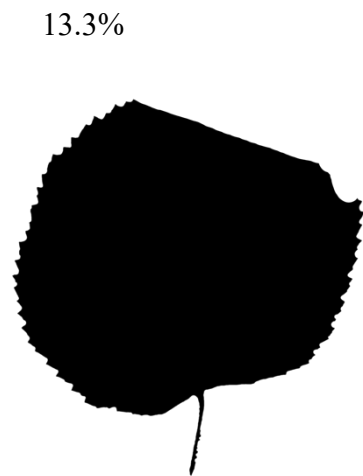

64.8%

*Tilia cordata* digital leaves

Created by Bastien Castagneyrol, compiled by Luke Zehr

0%

0.9%

1.8%

6.6%

11.9%

13.3%

17.8%

23.3%

81.8%