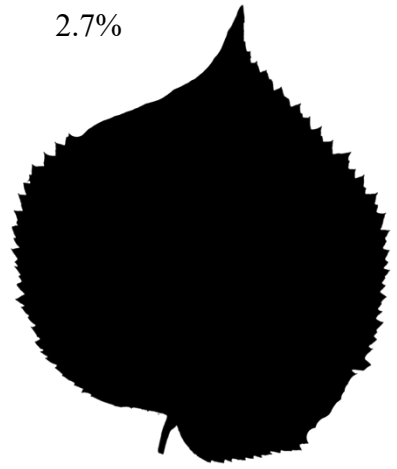

5.8%

7%

8.3%

8.7%

15.8%

78.6%

*Tilia cordata* digital leaves

Created by Bastien Castagneyrol, compiled by Luke Zehr

0%

0.5%

2.7%

5.6%

10%

15.7%

18.8%

27.8%