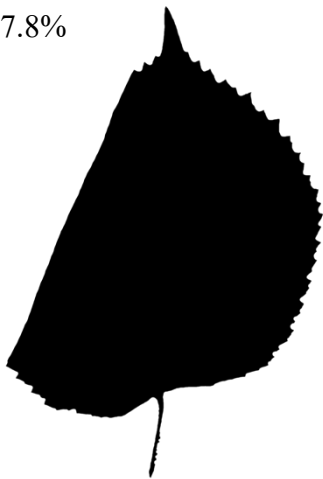

Tilia cordata digital leaves

Created by Bastien Castagneyrol, compiled by Luke Zehr

0%

0.9%

1.8%

6.6%

11.9%

13.3%

17.8%

23.3%

81.8%