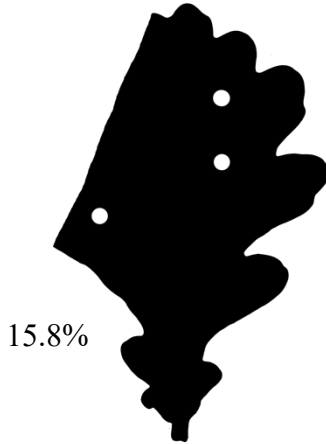

5.8%

7%

8.3%

8.7%

15.8%

78.6%

*Tilia cordata* digital leaves

Created by Bastien Castagneyrol, compiled by Luke Zehr