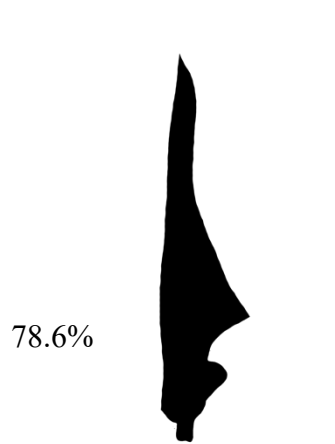

5.8%

7%

8.3%

8.7%

15.8%

78.6%

*Tilia cordata* digital leaves

Created by Bastien Castagneyrol, compiled by Luke Zehr

0%

0.5%

2.7%

5.6%

10%

15.7%

18.8%

27.8%