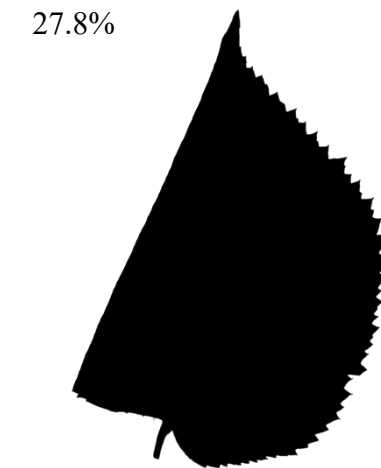

5.8%

7%

8.3%

8.7%

15.8%

78.6%

*Tilia cordata* digital leaves

Created by Bastien Castagneyrol, compiled by Luke Zehr

0%

0.5%

2.7%

5.6%

10%

15.7%

18.8%

27.8%

64.8%

*Tilia cordata* digital leaves

Created by Bastien Castagneyrol, compiled by Luke Zehr

0%

0.9%

1.8%

6.6%

11.9%