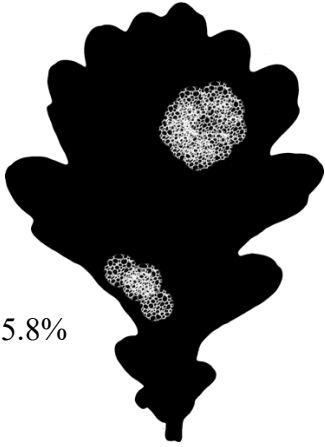

*Quercus robur* digital leaves

Created by Bastien Castagneyrol, compiled by Luke Zehr

0%

1.1%

5.2%

9.5%

22.6%

37.5%

45.5%

50.6%

79%

*Quercus robur* digital leaves

Created by Bastien Castagneyrol, compiled by Luke Zehr

0%

0.1%

0.6%

5.8%

7%

8.3%

8.7%

15.8%

78.6%

*Tilia cordata* digital leaves

Created by Bastien Castagneyrol, compiled by Luke Zehr